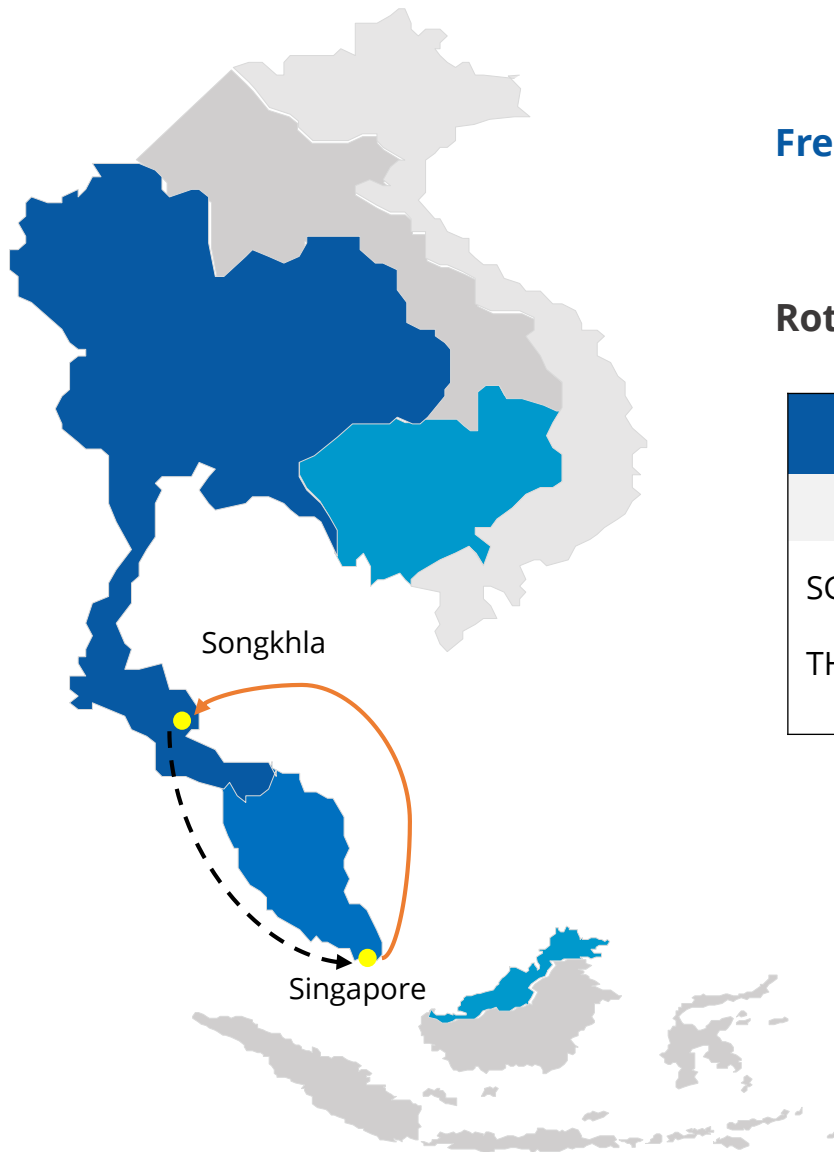

RSE : RCL SINGAPORE – SONGKHLA SERVICE

Frequency : 1 Sailing per week

Rotation : Singapore to Songkhla

POL	TERMINAL		SGZ	SIN
			SAT	TUE
SGSIN	Port of Singapore Authority	WED	3	-
THSGZ	Chaophaya Terminal International	MON	-	1